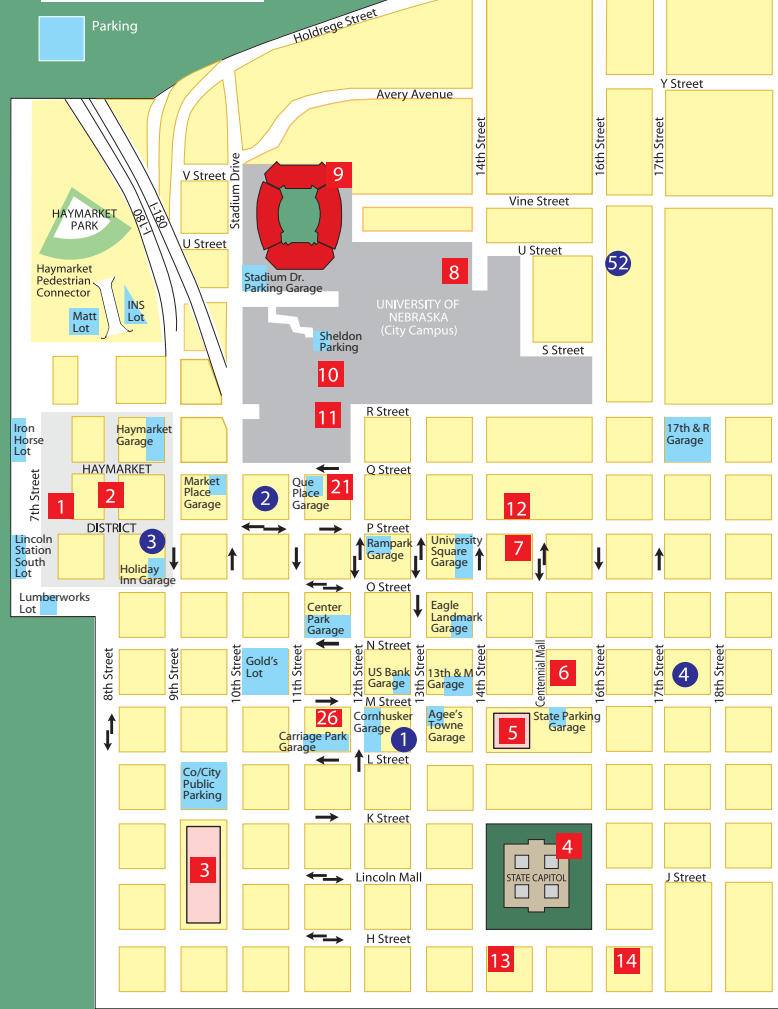

Downtown

Downtown & Points of Interest

1. Star City Visitors Center
2. The Historic Haymarket District
3. County-City Building/Hall of Justice
4. State Capitol
5. State Office Building
6. Pershing Center
7. Museum of Nebraska History
8. University of Nebraska State Museum
9. University of Nebraska Memorial Stadium
10. Sheldon Memorial Art Gallery
11. Lied Center
12. Lincoln Children's Museum
13. Governor's Mansion
14. Kennard House
15. American Historical Society of Germans from Russia Museum
16. Folsom Children's Zoo & Botanical Gardens
17. Sunken Gardens
18. National Museum of Roller Skating
19. Fairview, Home of William Jennings Bryan
20. Lincoln Community Playhouse
21. Great Plains Art Collection/Lentz Center
22. Pioneers Park Nature Center
23. Lincoln Stars Hockey/Ice Box
24. Veterans Memorial Garden
25. Haymarket Park/Saltdogs Stadium
26. Chamber of Commerce/Convention & Visitors Bureau
27. Maxwell Arboretum
28. Beadle Center
29. Woods Telephone Museum
30. International Quilt Study Center
31. Larson Tractor Test & Power Museum
32. Schleich Red Wing Pottery Museum
33. UNL Dairy Store