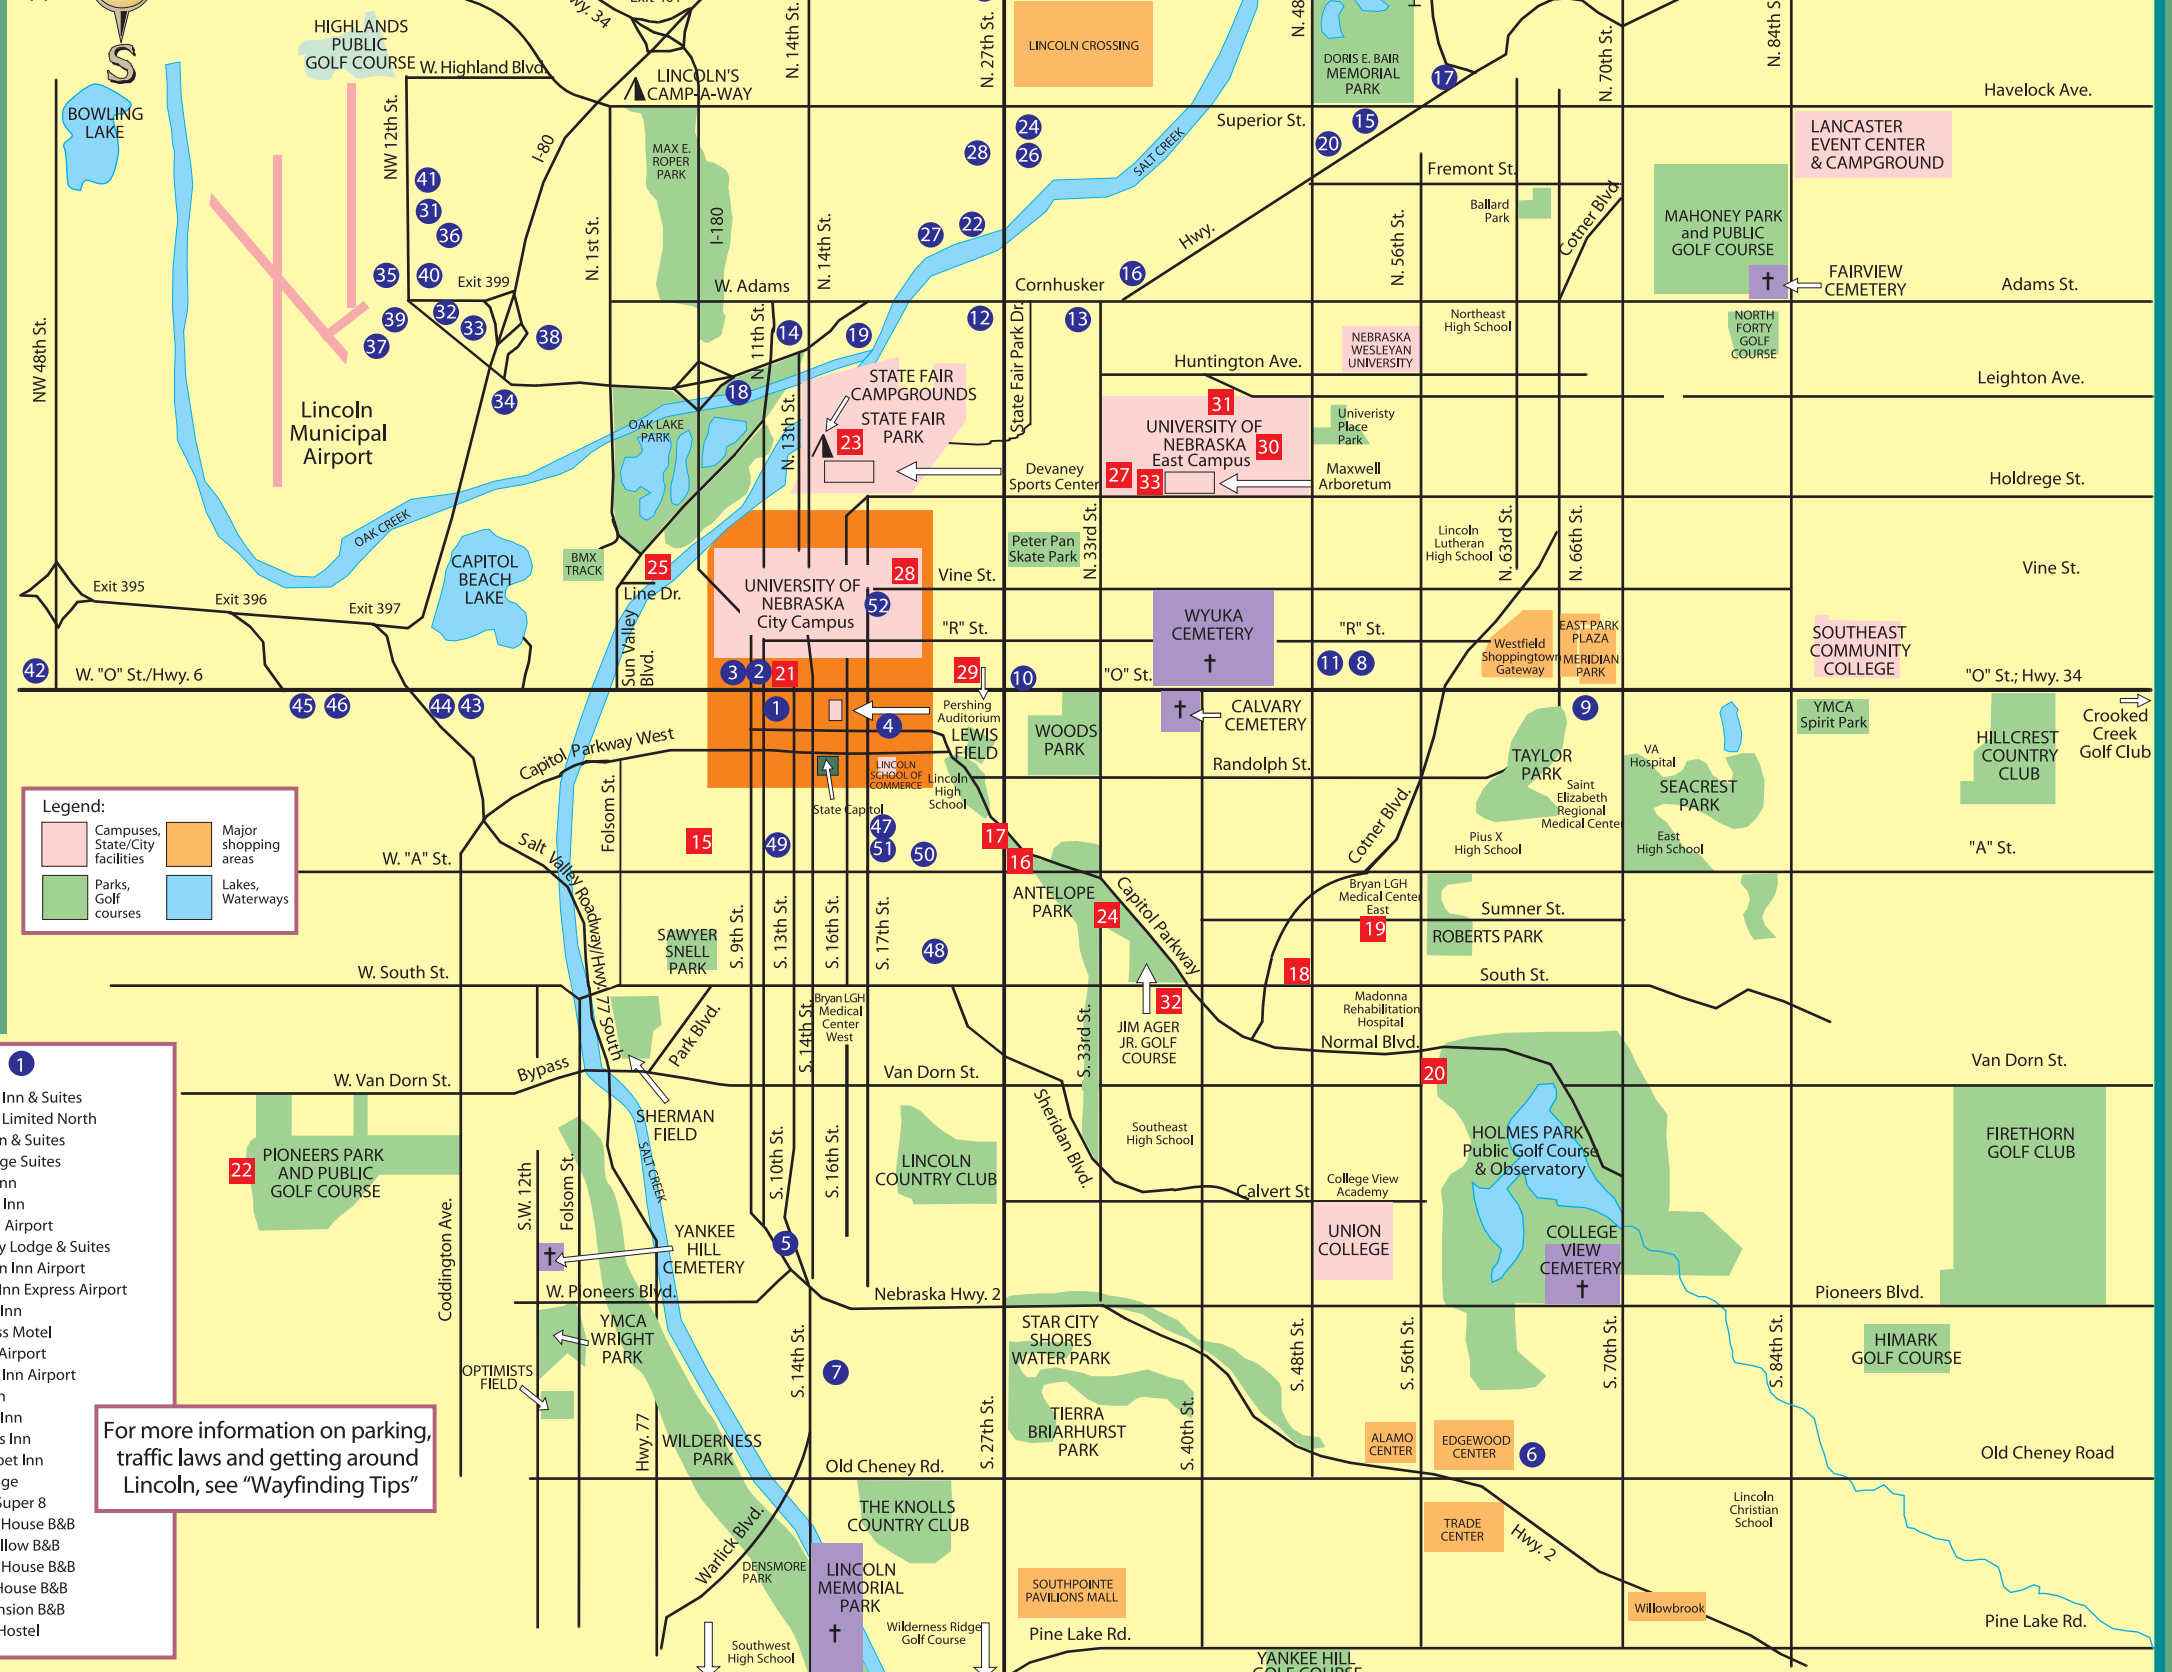

Lincoln City Map